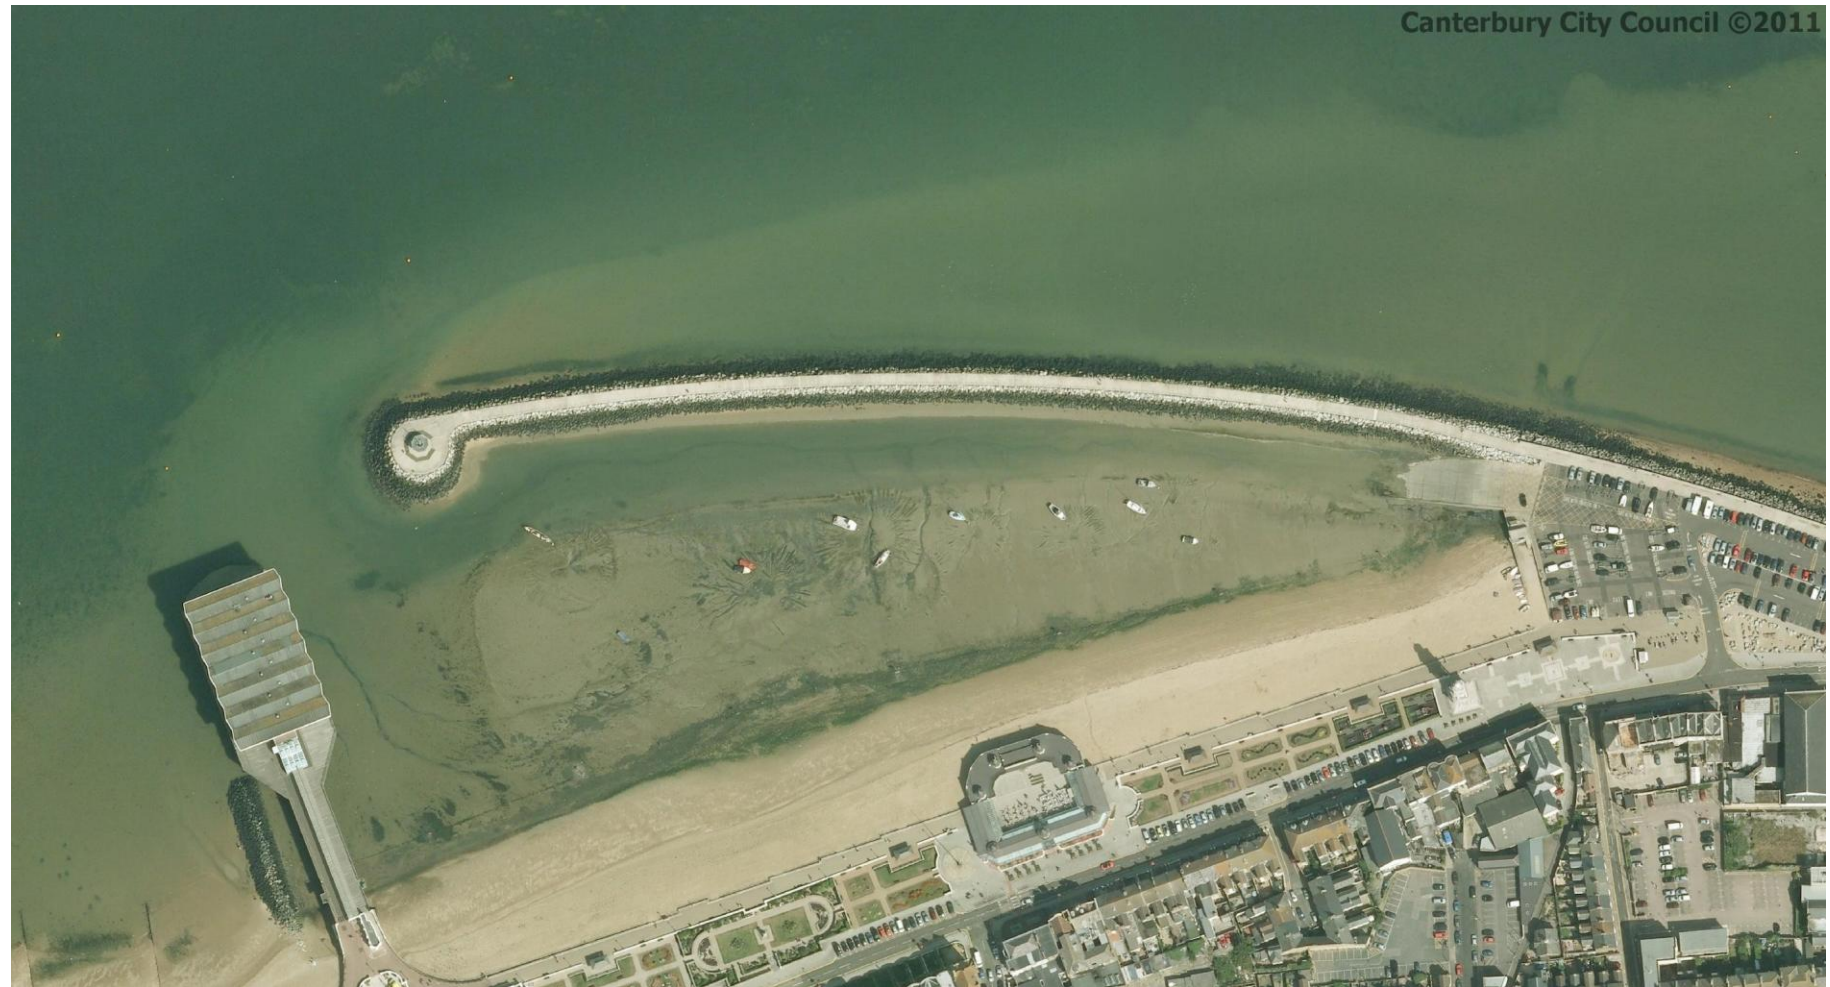

Neptune Arm

Scale: 1:2,739

This map is based upon Ordnance Survey material with the permission of Ordnance Survey on behalf of the Controller of Her Majesty's Stationery Office © Crown copyright. Unauthorised reproduction infringes Crown copyright and may lead to prosecution or civil proceedings. (Canterbury City Council) (100019614) (2011).
Additional overlaid information is copyright of Canterbury City Council