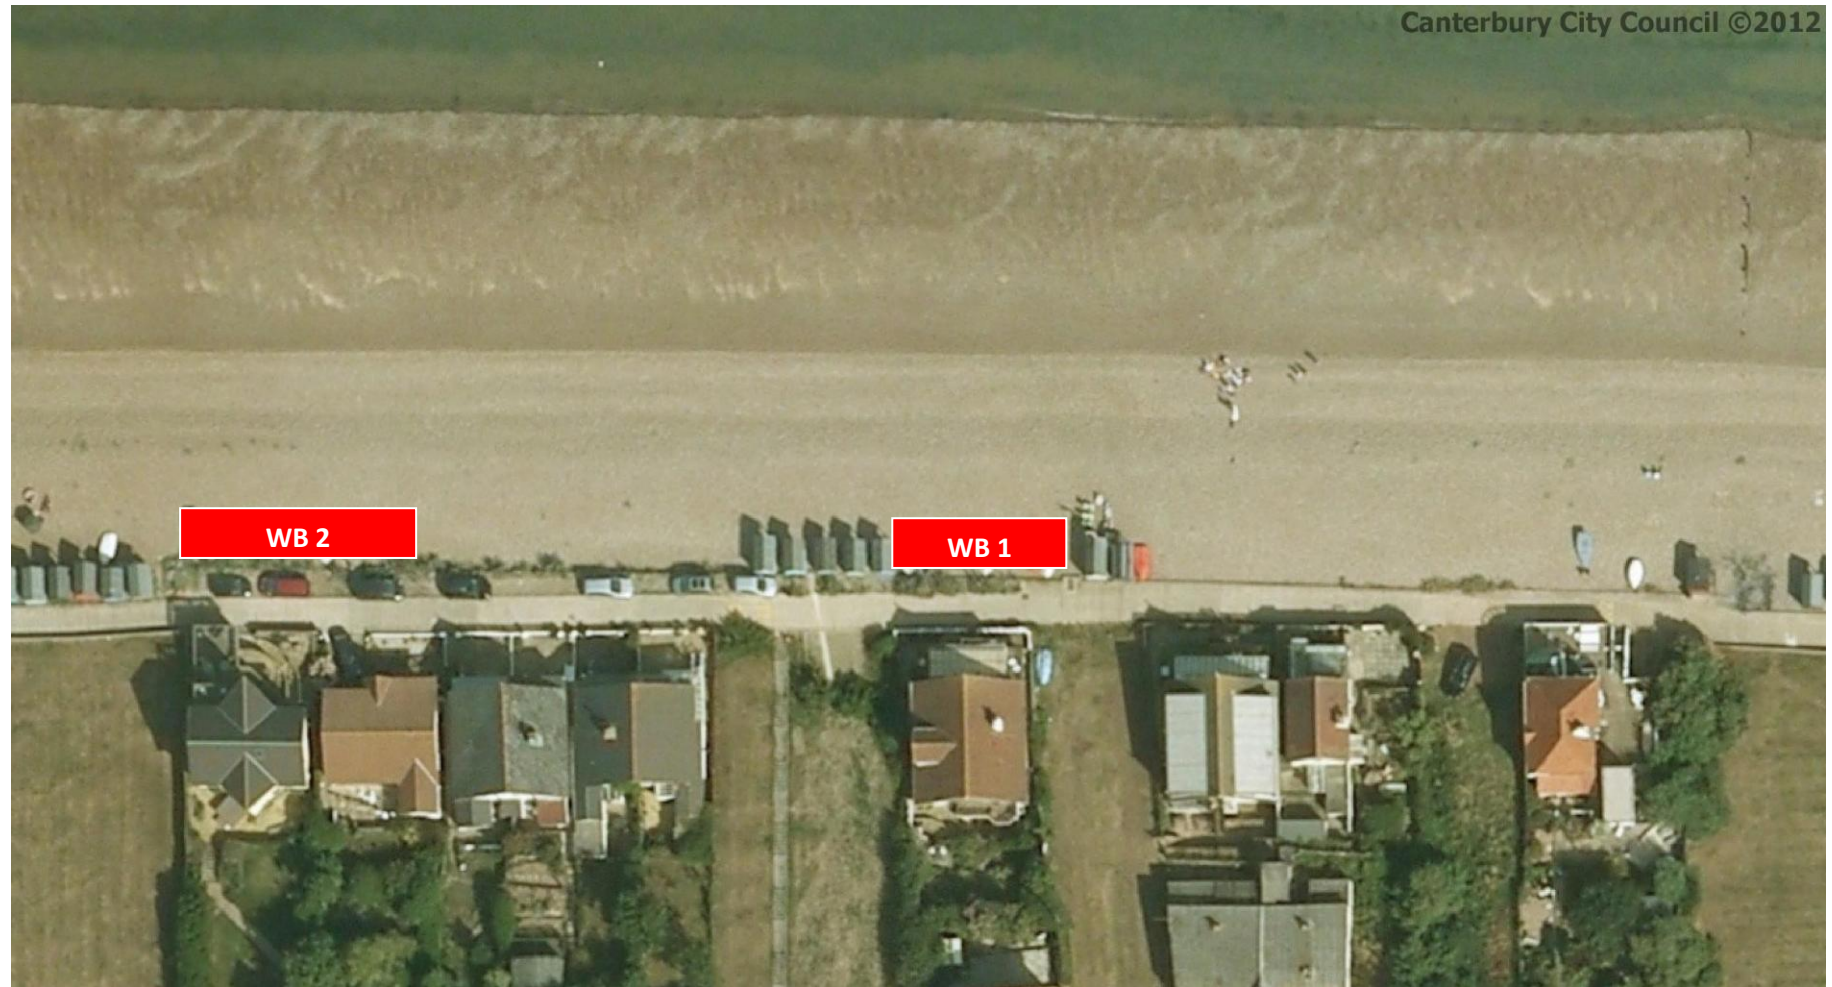

Spa Parade Boat Storage Sites

Scale: 1:715.7

This map is based upon Ordnance Survey material with the permission of Ordnance Survey on behalf of the Controller of Her Majesty's Stationery Office © Crown copyright. Unauthorised reproduction infringes Crown copyright and may lead to prosecution or civil proceedings. (Canterbury City Council) (100019614) (2012).
Additional overlaid information is copyright of Canterbury City Council